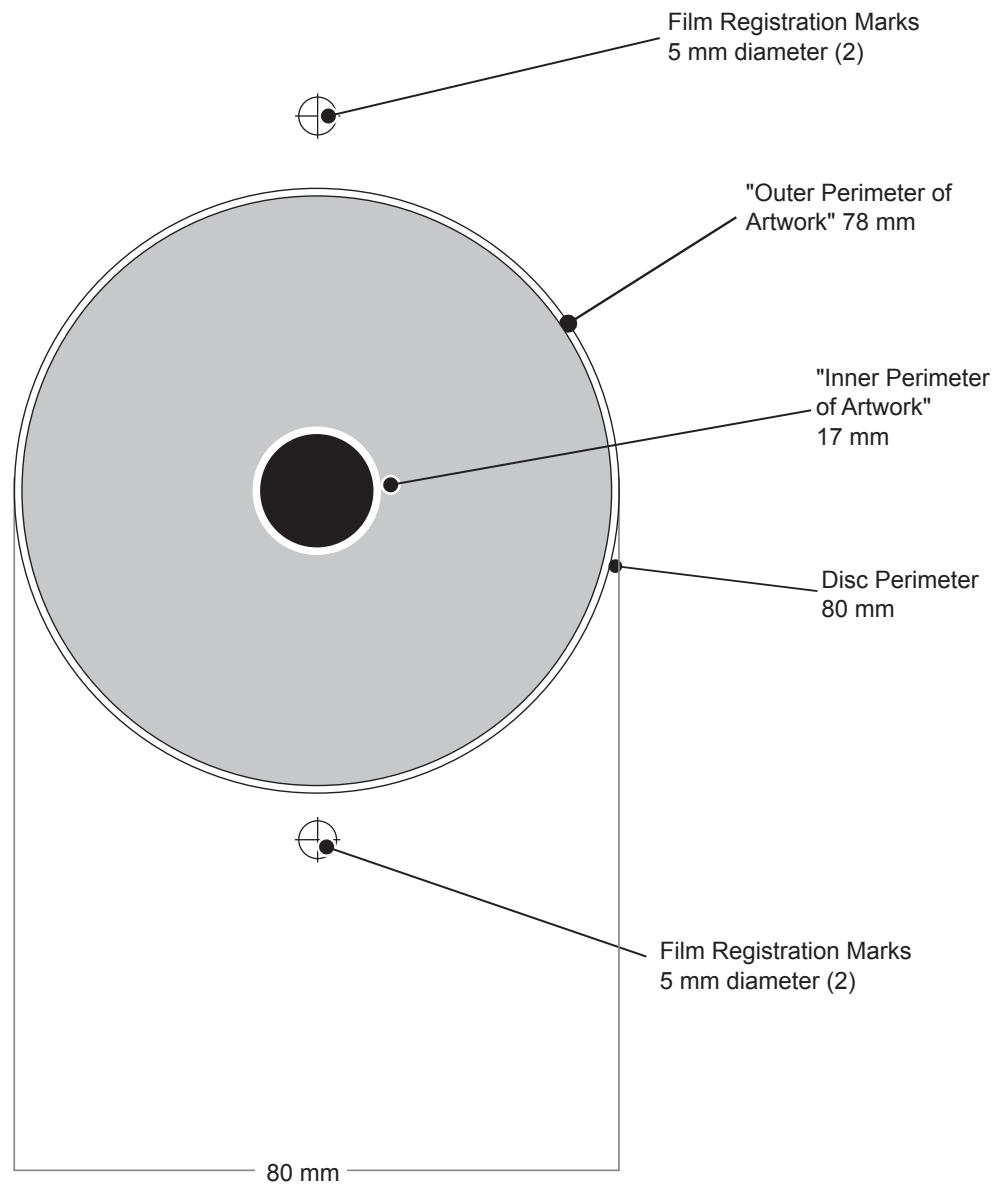

80 mm Template Printable to 17 mm

 **Image Area**

All Artwork & Background
Dimensions must be centered

Print Dimensions

- Inner Diameter: 17 mm
- Outer Diameter: 78 mm