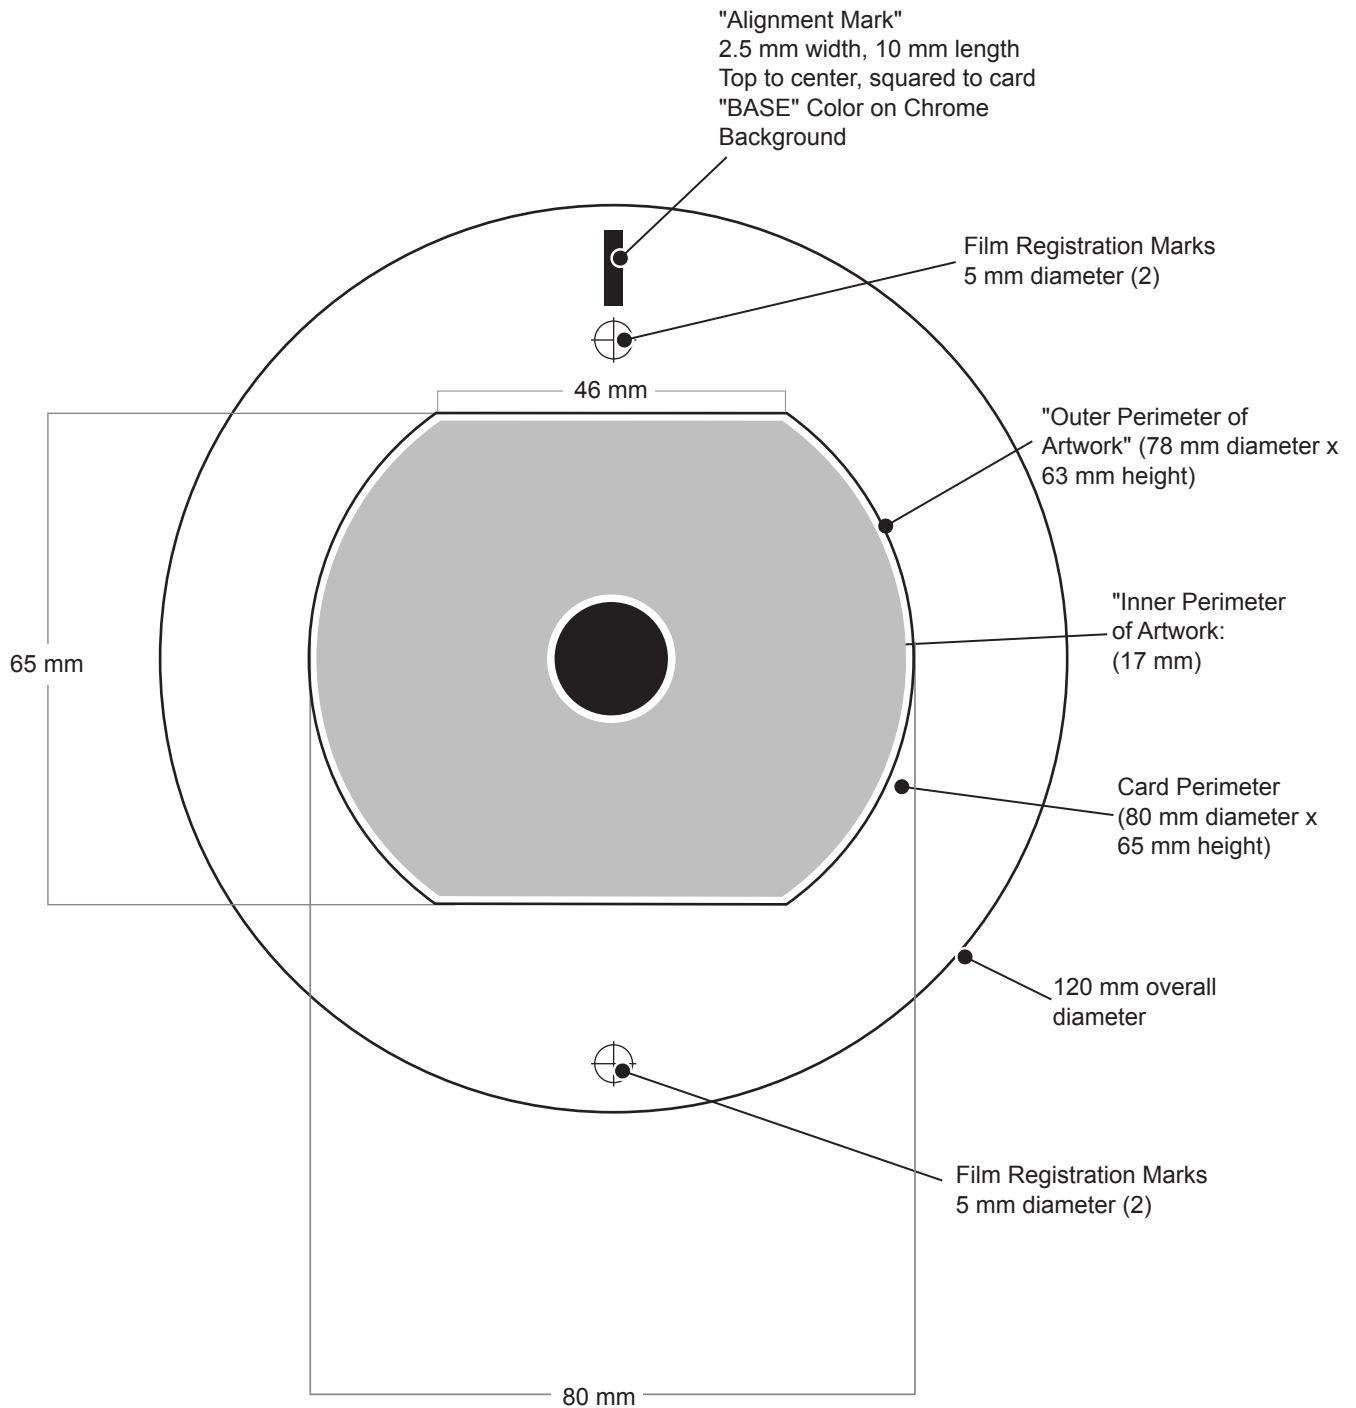

80Mb Template Printable to 17 mm

Print Dimensions

- Inner Diameter: 17 mm
- Vert Diameter: 63 mm
- Horz. Diameter: 78 mm

Image Area

All Artwork & Background
 Dimensions must be centered