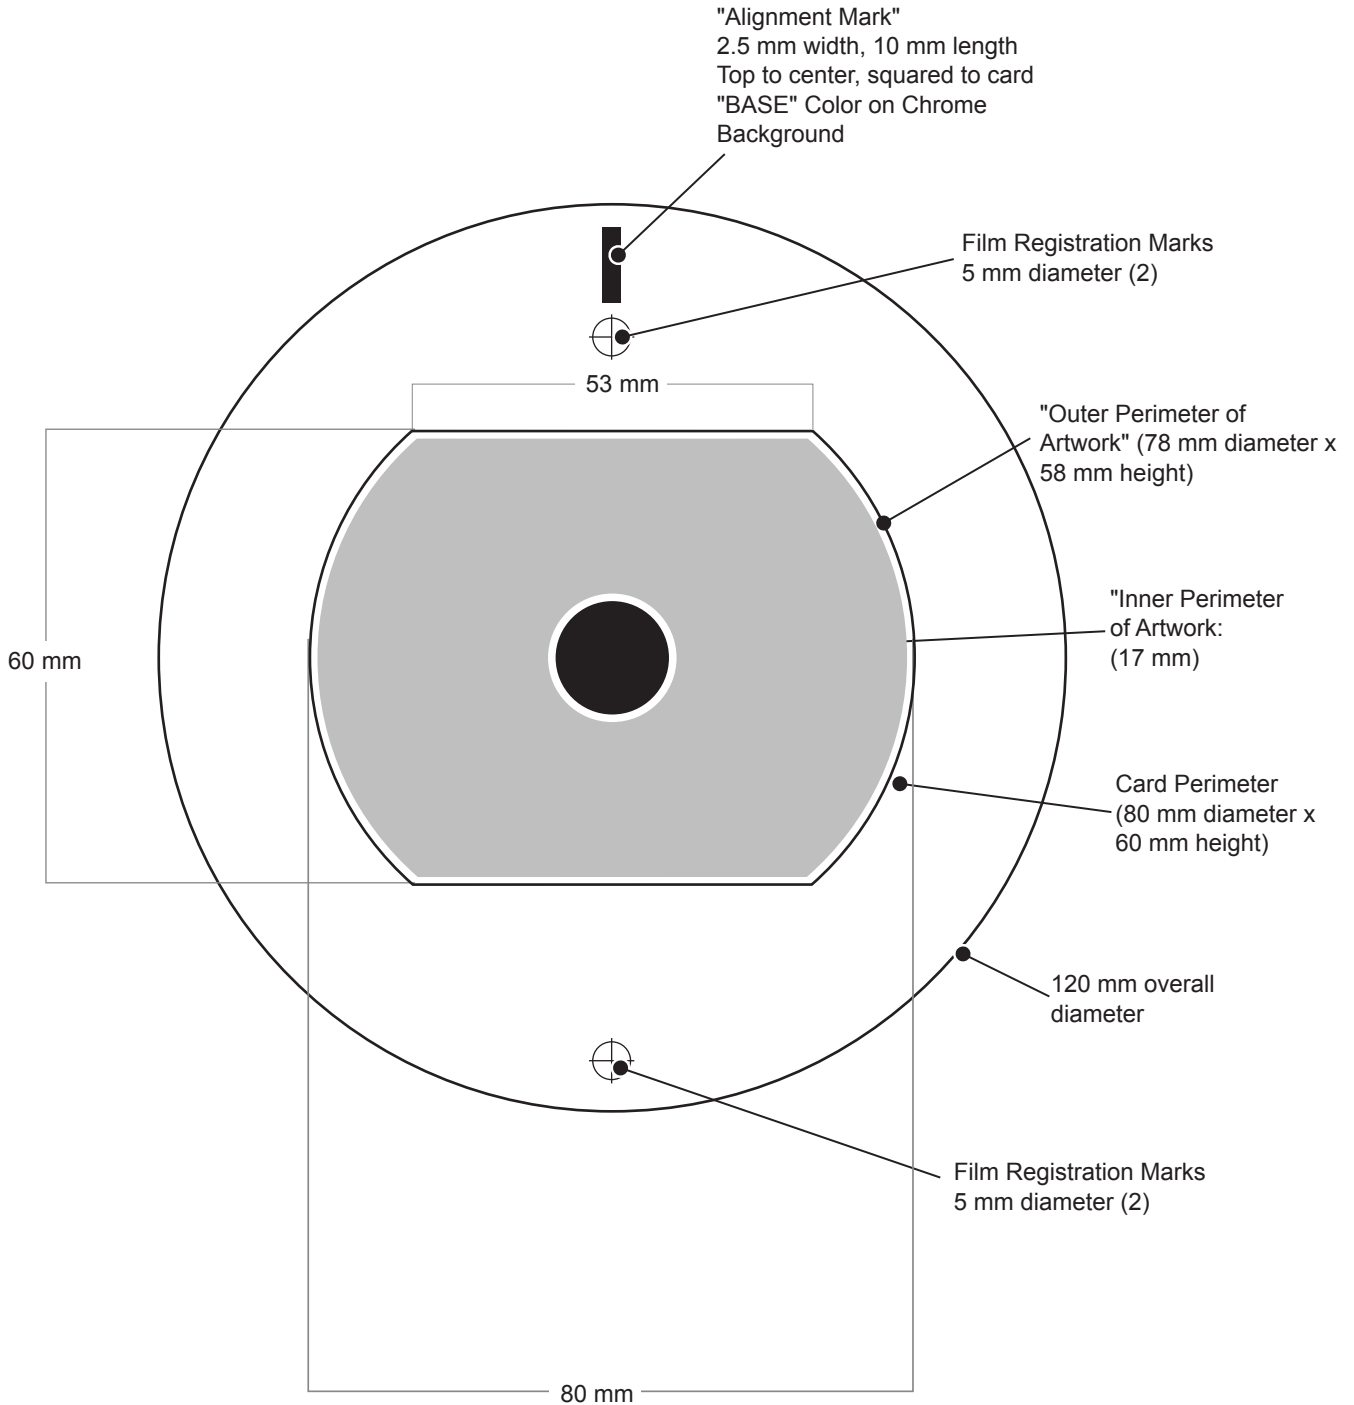

# 50Mb Template Printable to 17 mm

 **Image Area**

All Artwork & Background  
Dimensions must be centered

### Print Dimensions

- Inner Diameter: 17 mm
- Vert Diameter: 58 mm
- Horz. Diameter: 78 mm