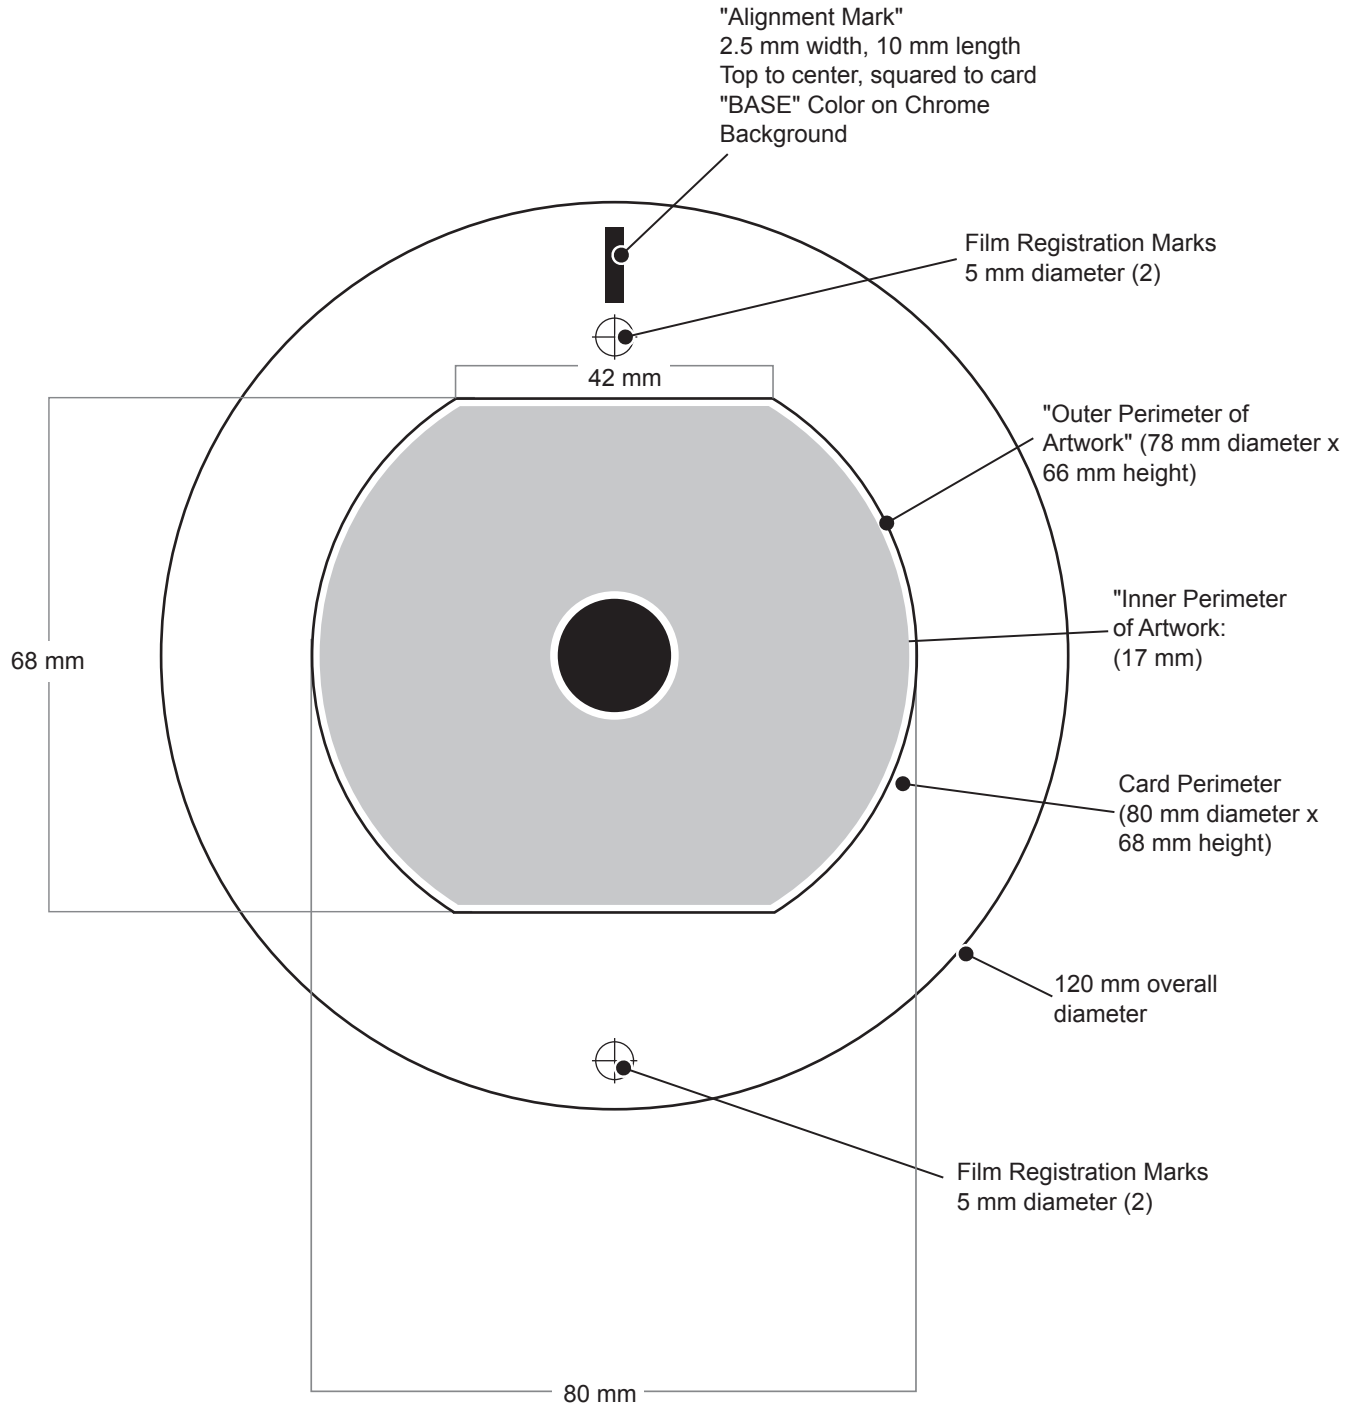

100Mb Template Printable to 17 mm

 **Image Area**

All Artwork & Background
Dimensions must be centered

Print Dimensions

- Inner Diameter: 17 mm
- Vert Diameter: 66 mm
- Horz. Diameter: 78 mm